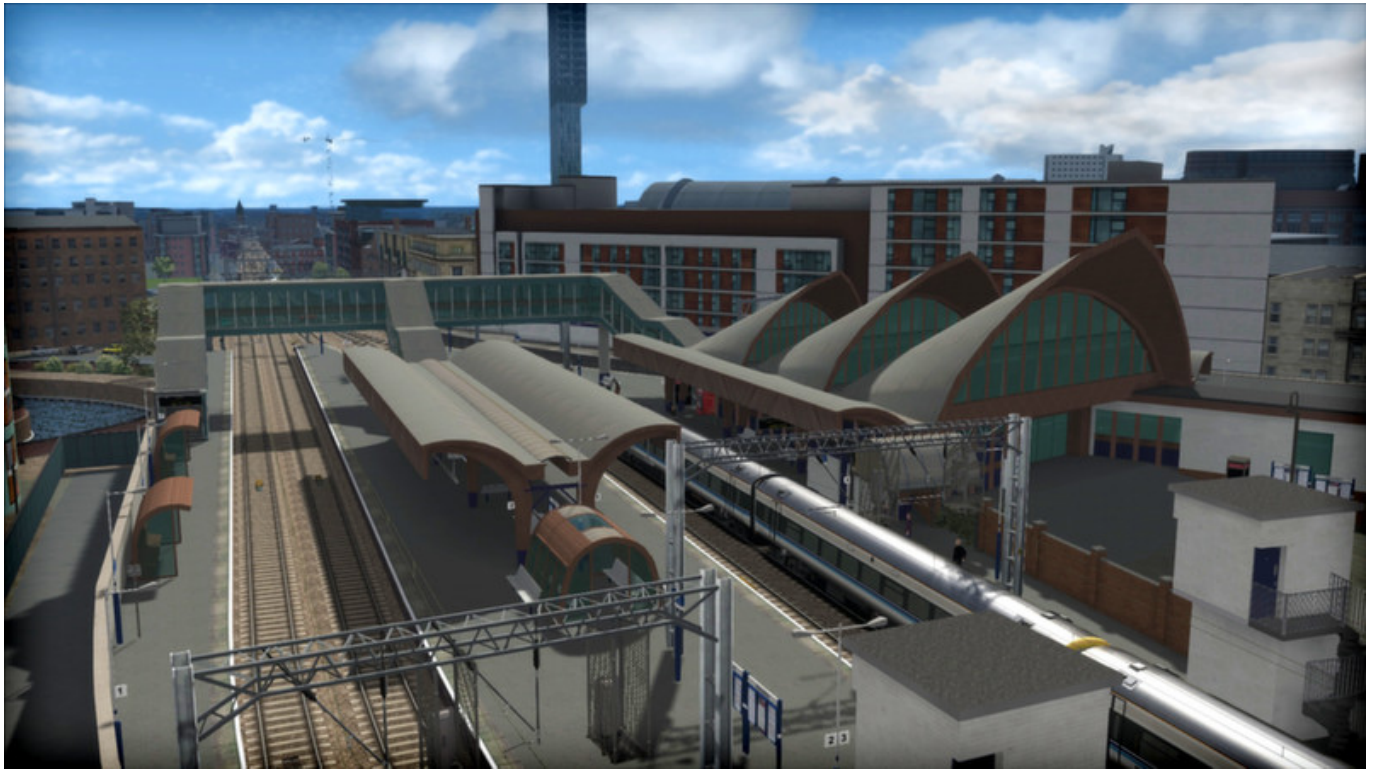

The original route between the cities ran between Liverpool Central (High Level) Station and Manchester Central, and was opened in 1873 by the Cheshire Lines Committee. Although both stations have since been demolished and replaced by Liverpool Lime Street and Manchester Piccadilly, it still remains an important route for passenger and freight traffic.

The 40 mile route sees up to four passenger trains per hour in each direction with freight still operating on the route. Various light industrial sidings are also a feature, including well known landmarks such as Manchester International Freight Terminal, the River Mersey, Manchester Ship Canal and Liverpool Edge Hill. A total of 24 stations can also be found on the route, including Manchester Oxford Road, Warrington Central, Liverpool South Parkway and Widnes.

DirectX®:9.0c

Hard Drive:6 GB HD space

Sound:Direct X 9.0c compatible

Other Requirements:Broadband Internet connection

Additional:Quicktime Player is required for playing the videos

English,German

This is quite a nice route, with great scenery overall, though it's very linear. You only get the diesel line between the two towns though, not the electrified line up north, which is quite unfortunate since you would be able to run a Pendolino or Desiro (diesel or electric) on it. However, DTG have done a nice job with the scenery on the existing line, so I can recommend this in a sale. Just get some AP products that go along with this, like the Class 158V159 (Cummins) EP or the Class 150V2 pack.. Stunning scenery that isn't taxing on your hardware, but the physics and sound effects of the included Class 158 are pretty poor. Fairly short route for passenger runs (45-60 mins depending on amount of stops) but there are railyards at both ends for freight runs.